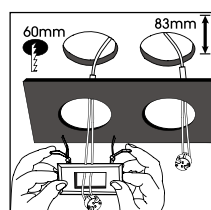

Schiefer - Glas
ardoise - verre
slate - glass

Schiefer - Glas
ardoise - verre
slate - glass

Schiefer
ardoise
slate

Schiefer
ardoise
slate

Schiefer
ardoise
slate